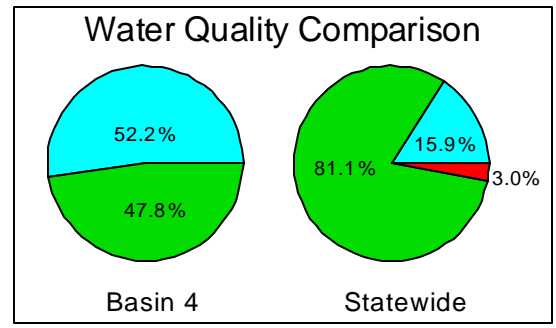

4. Lower Fox River Watershed

LAKE CODES	
BUCK	VTZN
GREGORY	VTZW
HOLIDAY	VTX
JERICO (MIGHELL)	RTO
LOON (SILVER SPRING)	VTP
LOST ISLAND	WGR
MASTODON	RTN
OAKHURST	VTZV
PICKEREL	WGZL
SHABONA	VTU
SPRING (DuPAGE)	WGZM
WAUBONSIE	VTZU
WILLOW (DuPAGE)	WGZN

#	Good
#	Fair
#	Poor
#	Not Assessed
□	Watershed Boundary
—	County Boundaries
—	Rivers and Streams
■	Reference Communities