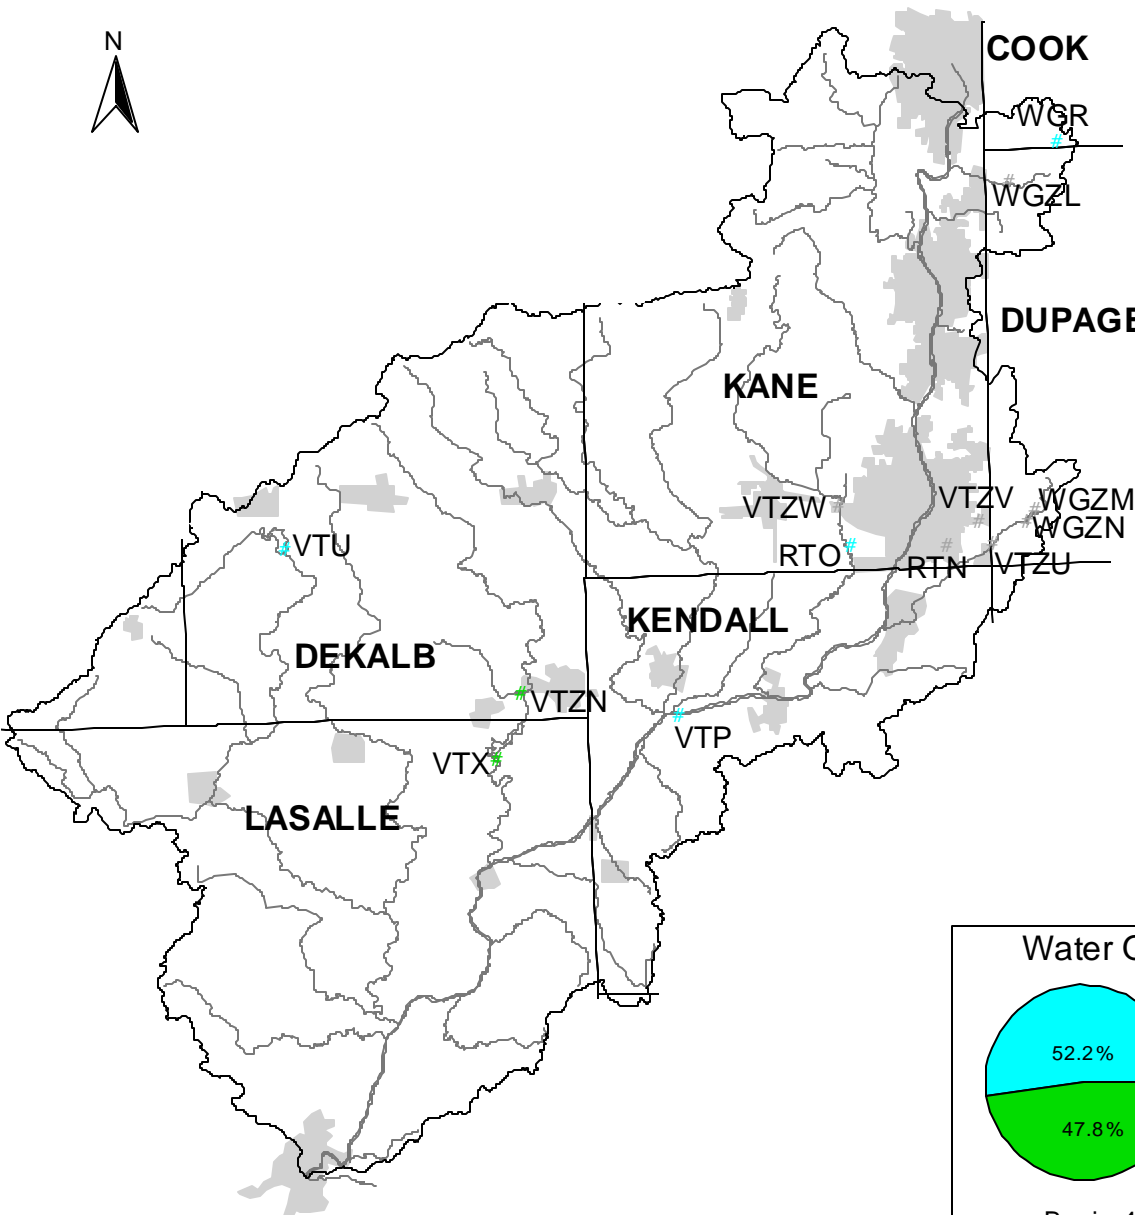

4. Lower Fox River Watershed

LAKE CODES	
BUCK	VTZN
GREGORY	VTZW
HOLIDAY	VTX
JERICO (MIGHELL)	RTO
LOON (SILVER SPRING)	VTP
LOST ISLAND	WGR
MASTODON	RTN
OAKHURST	VTZV
PICKEREL	WGZL
SHABONA	VTU
SPRING (DuPAGE)	WGZM
WAUBONSIE	VTZU
WILLOW (DuPAGE)	WGZN

#	Good
#	Fair
#	Poor
#	Not Assessed
□	Watershed Boundary
—	County Boundaries
—	Rivers and Streams
■	Reference Communities