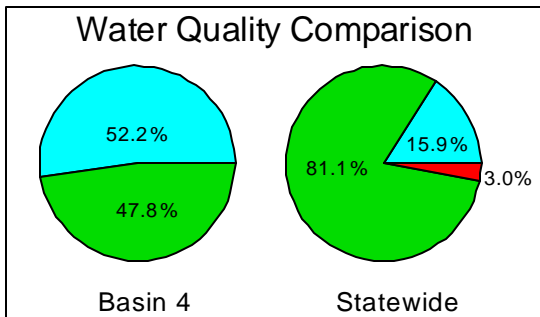

4. Lower Fox River Watershed

LAKE CODES	
BUCK	VTZN
GREGORY	VTZW
HOLIDAY	VTX
JERICO (MIGHELL)	RTO
LOON (SILVER SPRING)	VTP
LOST ISLAND	WGR
MASTODON	RTN
OAKHURST	VTZV
PICKEREL	WGZL
SHABONA	VTU
SPRING (DuPAGE)	WGZM
WAUBONSIE	VTZU
WILLOW (DuPAGE)	WGZN

#	Good
#	Fair
#	Poor
#	Not Assessed
□	Watershed Boundary
—	County Boundaries
—	Rivers and Streams
■	Reference Communities