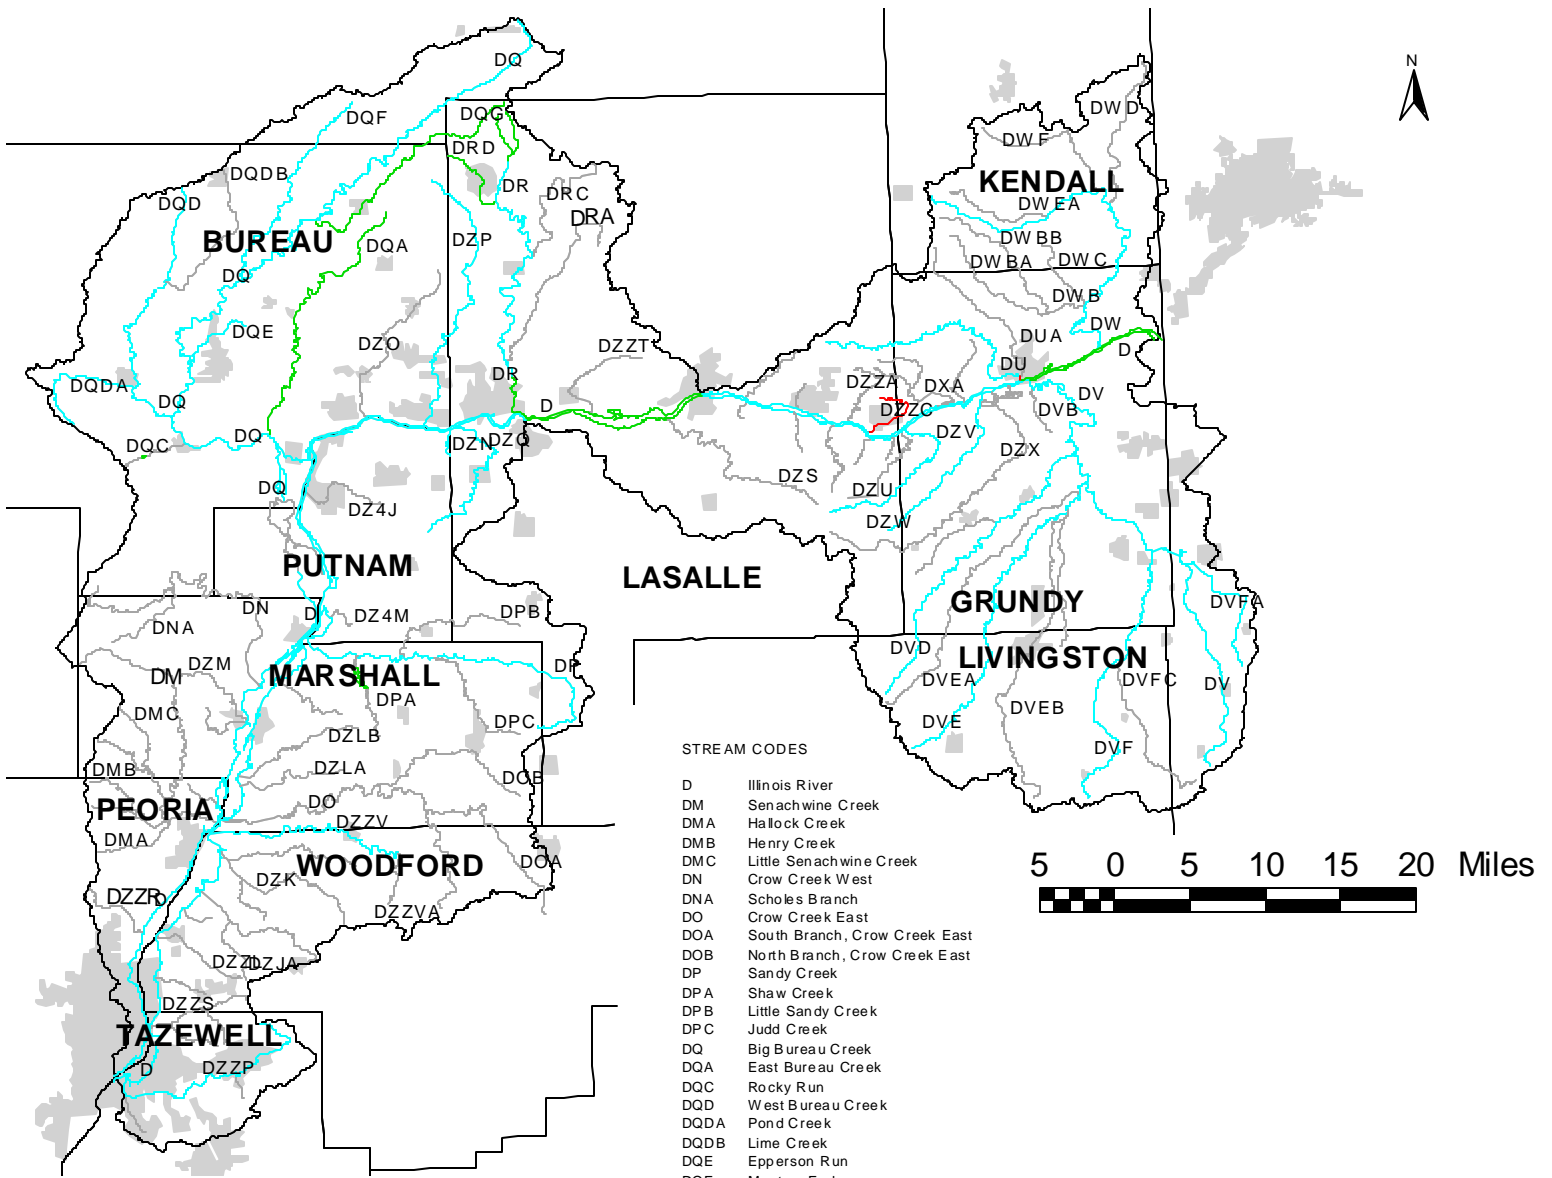

11. Upper Illinois/Mazon River Watersheds

LAKE CODES	
BEAVER	RDW
BRAIDWOOD	RFC
DEPUE	RDU
GOOSE (GRUNDY)	SDZB
GOOSE (MARSHALL)	UDJ
HEIDECKE (COLLINS)	SDX
LASALLE COOLING	SDZG
LINCOLN	UDC
MAIN	SDR
MARSHALL CO.	RDZQ
MENNO-HAVEN	UDS
SANTA FE	UDT
SENACHWINE	RDZX
SPRING (BUREAU)	RDV
STRIP MINE AREA 4	RFD
THUNDERBIRD	SDQ
WHITE OAK	UDZD
WILDWOOD	RDK

STREAM CODES

- D Illinois River
- DM Senachwine Creek
- DMA Hallock Creek
- DMB Henry Creek
- DMC Little Senachwine Creek
- DN Crow Creek West
- DNA Scholes Branch
- DO Crow Creek East
- DOA South Branch, Crow Creek East
- DOB North Branch, Crow Creek East
- DP Sandy Creek
- DPA Shaw Creek
- DPB Little Sandy Creek
- DPC Judd Creek
- DQ Big Bureau Creek
- DQA East Bureau Creek
- DQC Rocky Run
- DQD West Bureau Creek
- DQDA Pond Creek
- DQDB Lime Creek
- DQE Epperson Run
- DQF Masters Fork
- DQG Pike Creek
- DR Little Vermilion River
- DRA Tomahawk Creek
- DRC Vermilion Creek
- DRD Mendota Creek
- DU Nettle Creek
- DUA East Fork Nettle Creek
- DV Mazon River
- DVB Spring Run
- DVD Johnny Run
- DVE West Fork Mazon River
- DVEA Murray Slough
- DVEB Gooseberry Creek
- DVF East Fork Mazon River
- DVFA Granary Creek
- DVFC Broughton Creek
- DW Aux Sable Creek
- DWB Collins Run
- DWBA Saratoga Creek
- DWBB Valley Run
- DWC Walley Run
- DWD East Aux Sable Creek
- DWEA Lisbon Creek
- DWF Middle Aux Sable Creek
- DXA Carson Creek
- DZ4F McNellis Bayou
- DZ4J Coffee Creek
- DZ4M Poole Creek
- DZJA Munding Creek
- DZK Richland Creek
- DZLA Pigeon Creek
- DZLB Strawn Creek
- DZM Themius Creek
- DZN Allforks Creek
- DZO Negro Creek

STREAM CODES (Cont.)

- DZP Spring Creek
- DZQ Cedar Creek
- DZS Covell Creek
- DZU Armstrong Run
- DZV Hog Run
- DZW Bills Run
- DZX Waupecan Creek
- DZZA North Kickapoo Creek
- DZZC Rat Run
- DZZL Blue Creek
- DZZP Farm Creek
- DZZR Dickison Run
- DZZS Tenmile Creek
- DZZT Clark Run
- DZZVA Snake Creek