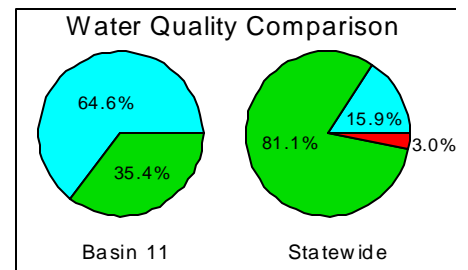

11. Upper Illinois/Mazon River Watersheds

LAKE CODES	
BEAVER	RDW
BRAIDWOOD	RFC
DEPUE	RDU
GOOSE (GRUNDY)	SDZB
GOOSE (MARSHALL)	UDJ
HEIDECKE (COLLINS)	SDX
LASALLE COOLING	SDZG
LINCOLN	UDC
MAIN	SDR
MARSHALL CO.	RDZQ
MENNO-HAVEN	UDS
SANTA FE	UDT
SENACHWINE	RDZX
SPRING (BUREAU)	RDV
STRIP MINE AREA 4	RFD
THUNDERBIRD	SDQ
WHITE OAK	UDZD
WILDWOOD	RDK

#	Good
#	Fair
#	Poor
#	Not Assessed
□	Watershed Boundary
—	County Boundaries
—	Rivers and Streams
■	Reference Communities

Illinois Environmental Protection Agency
Bureau of Water
Surface Water Section

11. Upper Illinois/Mazon River Watersheds