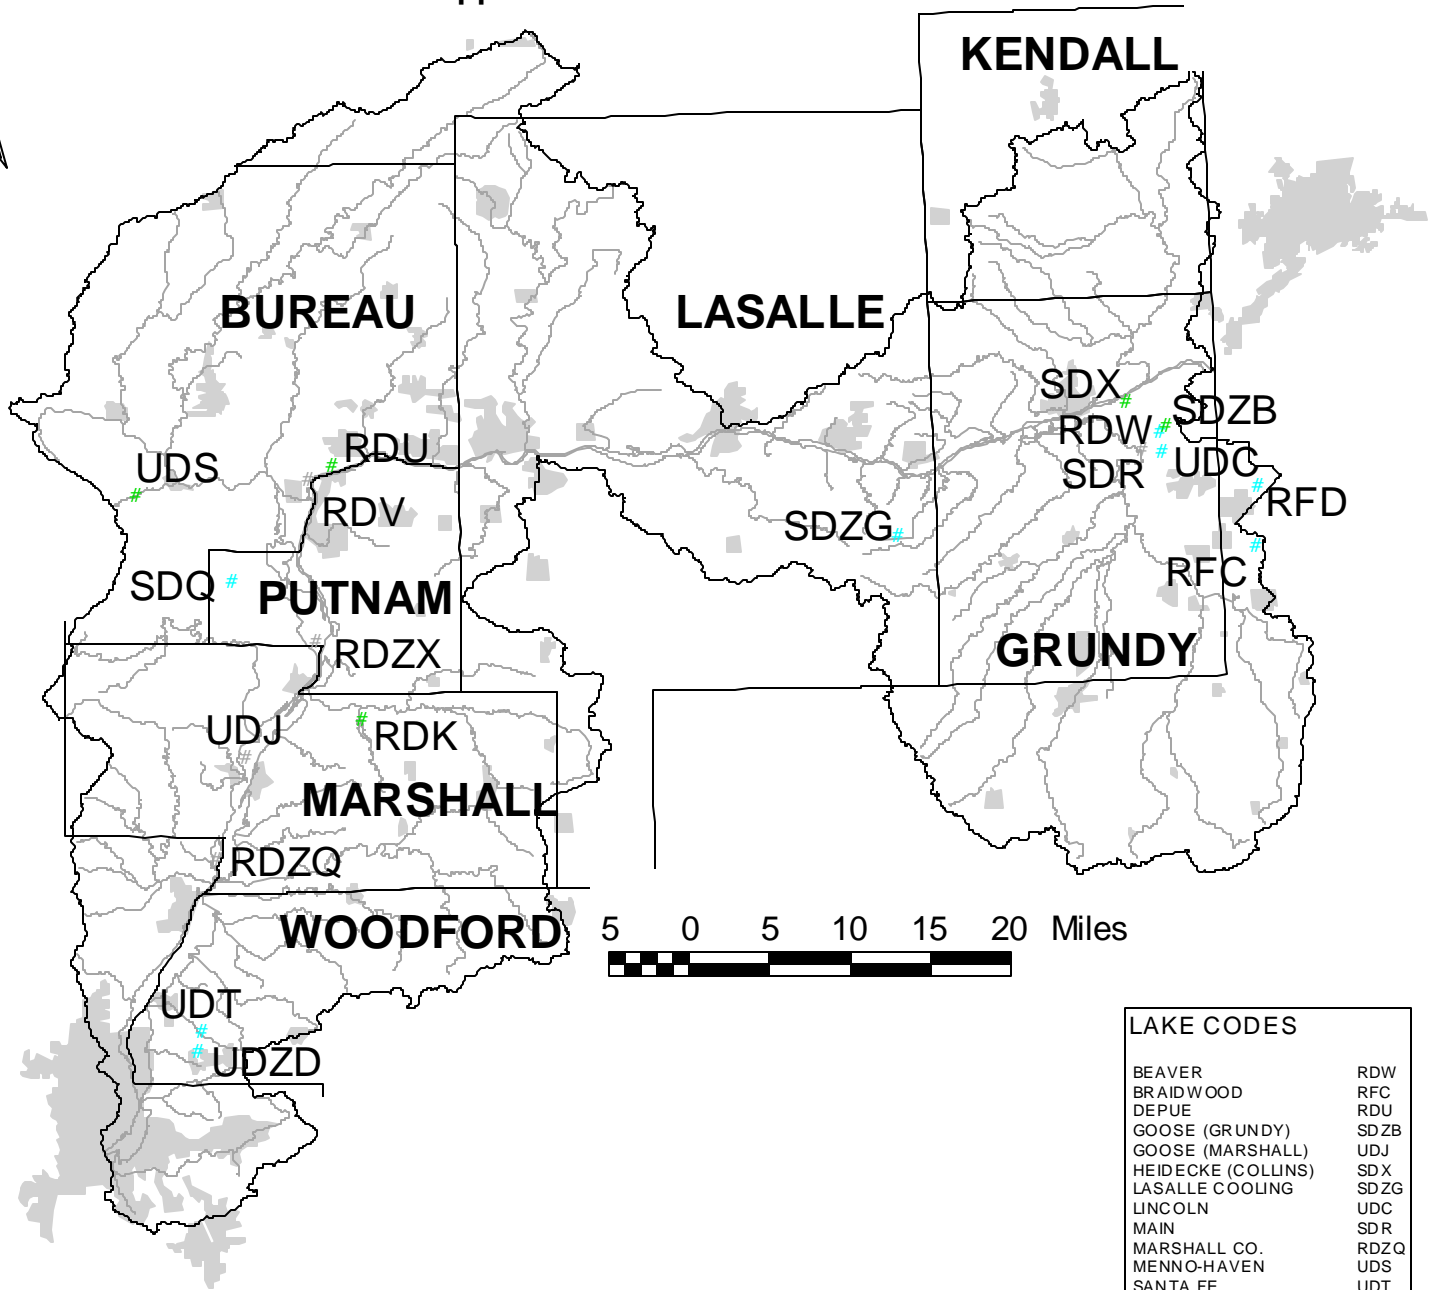

11. Upper Illinois/Mazon River Watersheds

LAKE CODES	
BEAVER	RDW
BRAIDWOOD	RFC
DEPUE	RDU
GOOSE (GRUNDY)	SDZB
GOOSE (MARSHALL)	UDJ
HEIDECKE (COLLINS)	SDX
LASALLE COOLING	SDZG
LINCOLN	UDC
MAIN	SDR
MARSHALL CO.	RDZQ
MENNO-HAVEN	UDS
SANTA FE	UDT
SENACHWINE	RDZX
SPRING (BUREAU)	RDV
STRIP MINE AREA 4	RFD
THUNDERBIRD	SDQ
WHITE OAK	UDZD
WILDWOOD	RDK

STREAM CODES

- D Illinois River
- DM Senachwine Creek
- DMA Hallock Creek
- DMB Henry Creek
- DMC Little Senachwine Creek
- DN Crow Creek West
- DNA Scholes Branch
- DO Crow Creek East
- DOA South Branch, Crow Creek East
- DOB North Branch, Crow Creek East
- DP Sandy Creek
- DPA Shaw Creek
- DPB Little Sandy Creek
- DPC Judd Creek
- DQ Big Bureau Creek
- DQA East Bureau Creek
- DQC Rocky Run
- DQD West Bureau Creek
- DQDA Pond Creek
- DQDB Lime Creek
- DQE Epperson Run
- DQF Masters Fork
- DQG Pike Creek
- DR Little Vermilion River
- DRA Tomahawk Creek
- DRC Vermilion Creek
- DRD Mendota Creek
- DU Nettle Creek
- DUA East Fork Nettle Creek
- DV Mazon River
- DVB Spring Run
- DVD Johnny Run
- DVE West Fork Mazon River
- DVEA Murray Slough
- DVEB Gooseberry Creek
- DVF East Fork Mazon River
- DVFA Granary Creek
- DVFC Broughton Creek
- DW Aux Sable Creek
- DWB Collins Run
- DWBA Saratoga Creek
- DWBB Valley Run
- DWC Walley Run
- DWD East Aux Sable Creek
- DWEA Lisbon Creek
- DWF Middle Aux Sable Creek
- DXA Carson Creek
- DZ4F McNellis Bayou
- DZ4J Coffee Creek
- DZ4M Poole Creek
- DZJA Munding Creek
- DZK Richland Creek
- DZLA Pigeon Creek
- DZLB Strawn Creek
- DZM Themius Creek
- DZN Allforks Creek
- DZO Negro Creek

STREAM CODES (Cont.)

- DZP Spring Creek
- DZQ Cedar Creek
- DZS Covell Creek
- DZU Armstrong Run
- DZV Hog Run
- DZW Bills Run
- DZX Waupecan Creek
- DZZA North Kickapoo Creek
- DZZC Rat Run
- DZZL Blue Creek
- DZZP Farm Creek
- DZZR Dickison Run
- DZZS Tenmile Creek
- DZZT Clark Run
- DZZVA Snake Creek