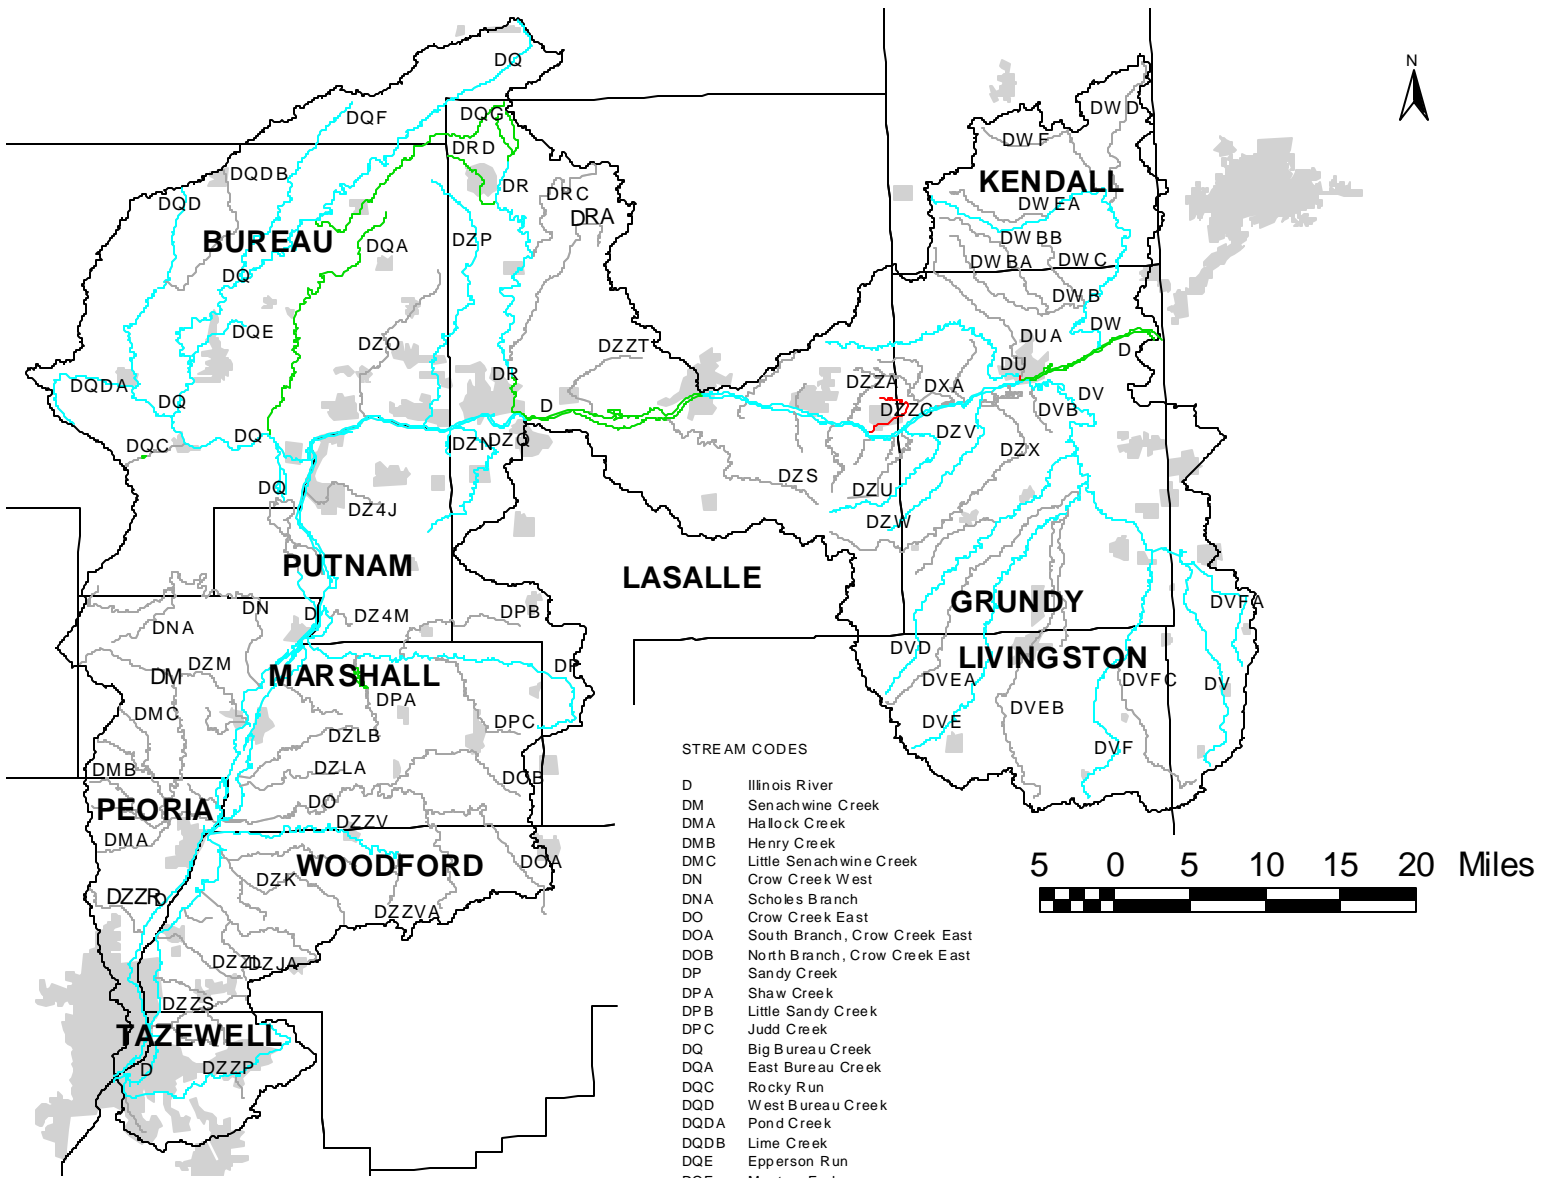

#	Good
#	Fair
#	Poor
#	Not Assessed
	Watershed Boundary
	County Boundaries
	Rivers and Streams
	Reference Communities

11. Upper Illinois/Mazon River Watersheds

STREAM CODES

- D Illinois River
- DM Senachwine Creek
- DMA Hallock Creek
- DMB Henry Creek
- DMC Little Senachwine Creek
- DN Crow Creek West
- DNA Scholes Branch
- DO Crow Creek East
- DOA South Branch, Crow Creek East
- DOB North Branch, Crow Creek East
- DP Sandy Creek
- DPA Shaw Creek
- DPB Little Sandy Creek
- DPC Judd Creek
- DQ Big Bureau Creek
- DQA East Bureau Creek
- DQC Rocky Run
- DQD West Bureau Creek
- DQDA Pond Creek
- DQDB Lime Creek
- DQE Epperson Run
- DQF Masters Fork
- DQG Pike Creek
- DR Little Vermilion River
- DRA Tomahawk Creek
- DRC Vermilion Creek
- DRD Mendota Creek
- DU Nettle Creek
- DUA East Fork Nettle Creek
- DV Mazon River
- DVB Spring Run
- DVD Johnny Run
- DVE West Fork Mazon River
- DVEA Murray Slough
- DVEB Gooseberry Creek
- DVF East Fork Mazon River
- DVFA Granary Creek
- DVFC Broughton Creek
- DW Aux Sable Creek
- DWB Collins Run
- DWBA Saratoga Creek
- DWBB Valley Run
- DWC Walley Run
- DWD East Aux Sable Creek
- DWEA Lisbon Creek
- DWF Middle Aux Sable Creek
- DXA Carson Creek
- DZ4F McNellis Bayou
- DZ4J Coffee Creek
- DZ4M Poole Creek
- DZJA Munding Creek
- DZK Richland Creek
- DZLA Pigeon Creek
- DZLB Strawn Creek
- DZM Themius Creek
- DZN Allforks Creek
- DZO Negro Creek

STREAM CODES (Cont.)

- DZP Spring Creek
- DZQ Cedar Creek
- DZS Covell Creek
- DZU Armstrong Run
- DZV Hog Run
- DZW Bills Run
- DZX Waupecan Creek
- DZZA North Kickapoo Creek
- DZZC Rat Run
- DZZL Blue Creek
- DZZP Farm Creek
- DZZR Dickison Run
- DZZS Tenmile Creek
- DZZT Clark Run
- DZZVA Snake Creek