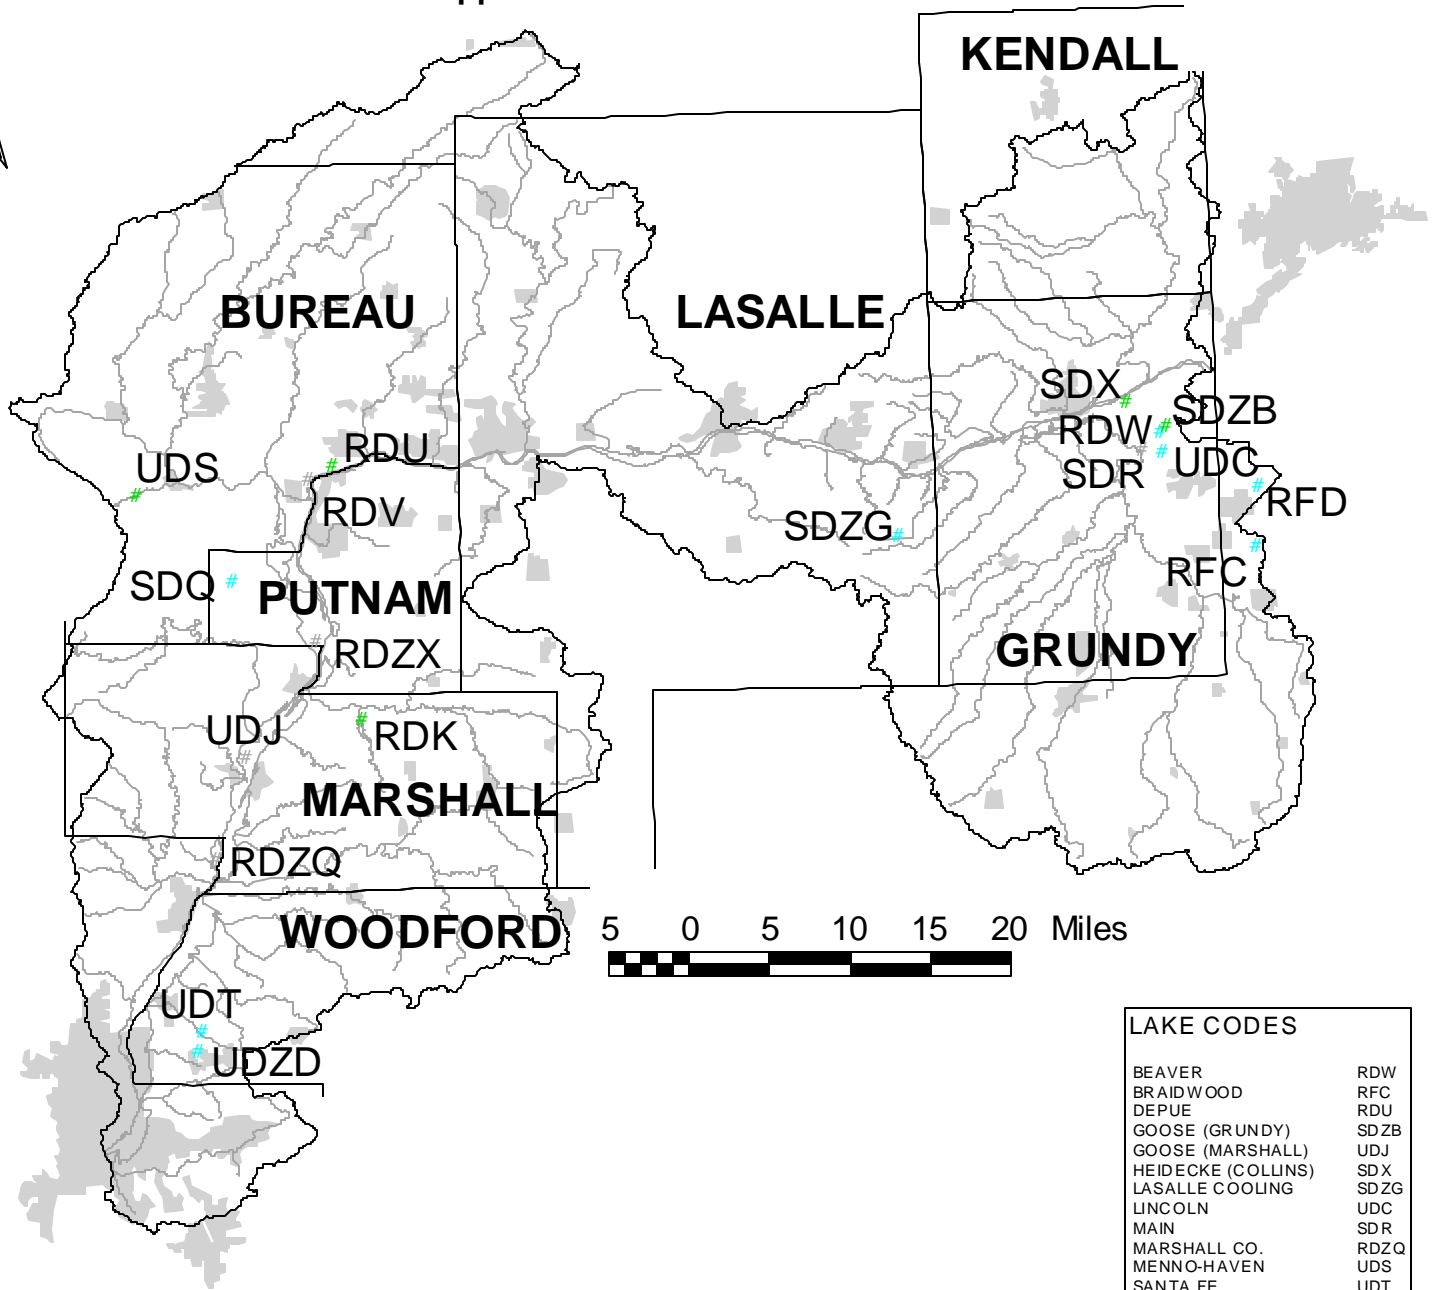

11. Upper Illinois/Mazon River Watersheds

LAKE CODES	
BEAVER	RDW
BRAIDWOOD	RFC
DEPUE	RDU
GOOSE (GRUNDY)	SDZB
GOOSE (MARSHALL)	UDJ
HEIDECKE (COLLINS)	SDX
LASALLE COOLING	SDZG
LINCOLN	UDC
MAIN	SDR
MARSHALL CO.	RDZQ
MENNO-HAVEN	UDS
SANTA FE	UDT
SENACHWINE	RDZX
SPRING (BUREAU)	RDV
STRIP MINE AREA 4	RFD
THUNDERBIRD	SDQ
WHITE OAK	UDZD
WILDWOOD	RDK

#	Good
#	Fair
#	Poor
#	Not Assessed
	Watershed Boundary
	County Boundaries
	Rivers and Streams
	Reference Communities

11. Upper Illinois/Mazon River Watersheds

STREAM CODES

- D Illinois River
- DM Senachwine Creek
- DMA Hallock Creek
- DMB Henry Creek
- DMC Little Senachwine Creek
- DN Crow Creek West
- DNA Scholes Branch
- DO Crow Creek East
- DOA South Branch, Crow Creek East
- DOB North Branch, Crow Creek East
- DP Sandy Creek
- DPA Shaw Creek
- DPB Little Sandy Creek
- DPC Judd Creek
- DQ Big Bureau Creek
- DQA East Bureau Creek
- DQC Rocky Run
- DQD West Bureau Creek
- DQDA Pond Creek
- DQDB Lime Creek
- DQE Epperson Run
- DQF Masters Fork
- DQG Pike Creek
- DR Little Vermilion River
- DRA Tomahawk Creek
- DRC Vermilion Creek
- DRD Mendota Creek
- DU Nettle Creek
- DUA East Fork Nettle Creek
- DV Mazon River
- DVB Spring Run
- DVD Johnny Run
- DVE West Fork Mazon River
- DVEA Murray Slough
- DVEB Gooseberry Creek
- DVF East Fork Mazon River
- DVFA Granary Creek
- DVFC Broughton Creek
- DW Aux Sable Creek
- DWB Collins Run
- DWBA Saratoga Creek
- DWBB Valley Run
- DWC Walley Run
- DWD East Aux Sable Creek
- DWEA Lisbon Creek
- DWF Middle Aux Sable Creek
- DXA Carson Creek
- DZ4F McNellis Bayou
- DZ4J Coffee Creek
- DZ4M Poole Creek
- DZJA Munding Creek
- DZK Richland Creek
- DZLA Pigeon Creek
- DZLB Strawn Creek
- DZM Themius Creek
- DZN Allforks Creek
- DZO Negro Creek