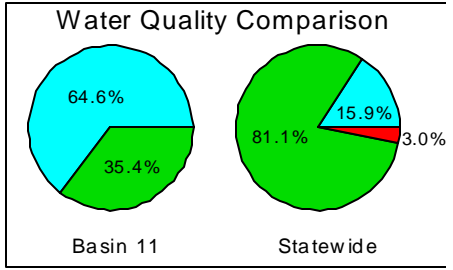

11. Upper Illinois/Mazon River Watersheds

LAKE CODES	
BEAVER	RDW
BRAIDWOOD	RFC
DEPUE	RDU
GOOSE (GRUNDY)	SDZB
GOOSE (MARSHALL)	UDJ
HEIDECKE (COLLINS)	SDX
LASALLE COOLING	SDZG
LINCOLN	UDC
MAIN	SDR
MARSHALL CO.	RDZQ
MENNO-HAVEN	UDS
SANTA FE	UDT
SENACHWINE	RDZX
SPRING (BUREAU)	RDV
STRIP MINE AREA 4	RFD
THUNDERBIRD	SDQ
WHITE OAK	UDZD
WILDWOOD	RDK

#	Good
#	Fair
#	Poor
#	Not Assessed
	Watershed Boundary
	County Boundaries
	Rivers and Streams
	Reference Communities