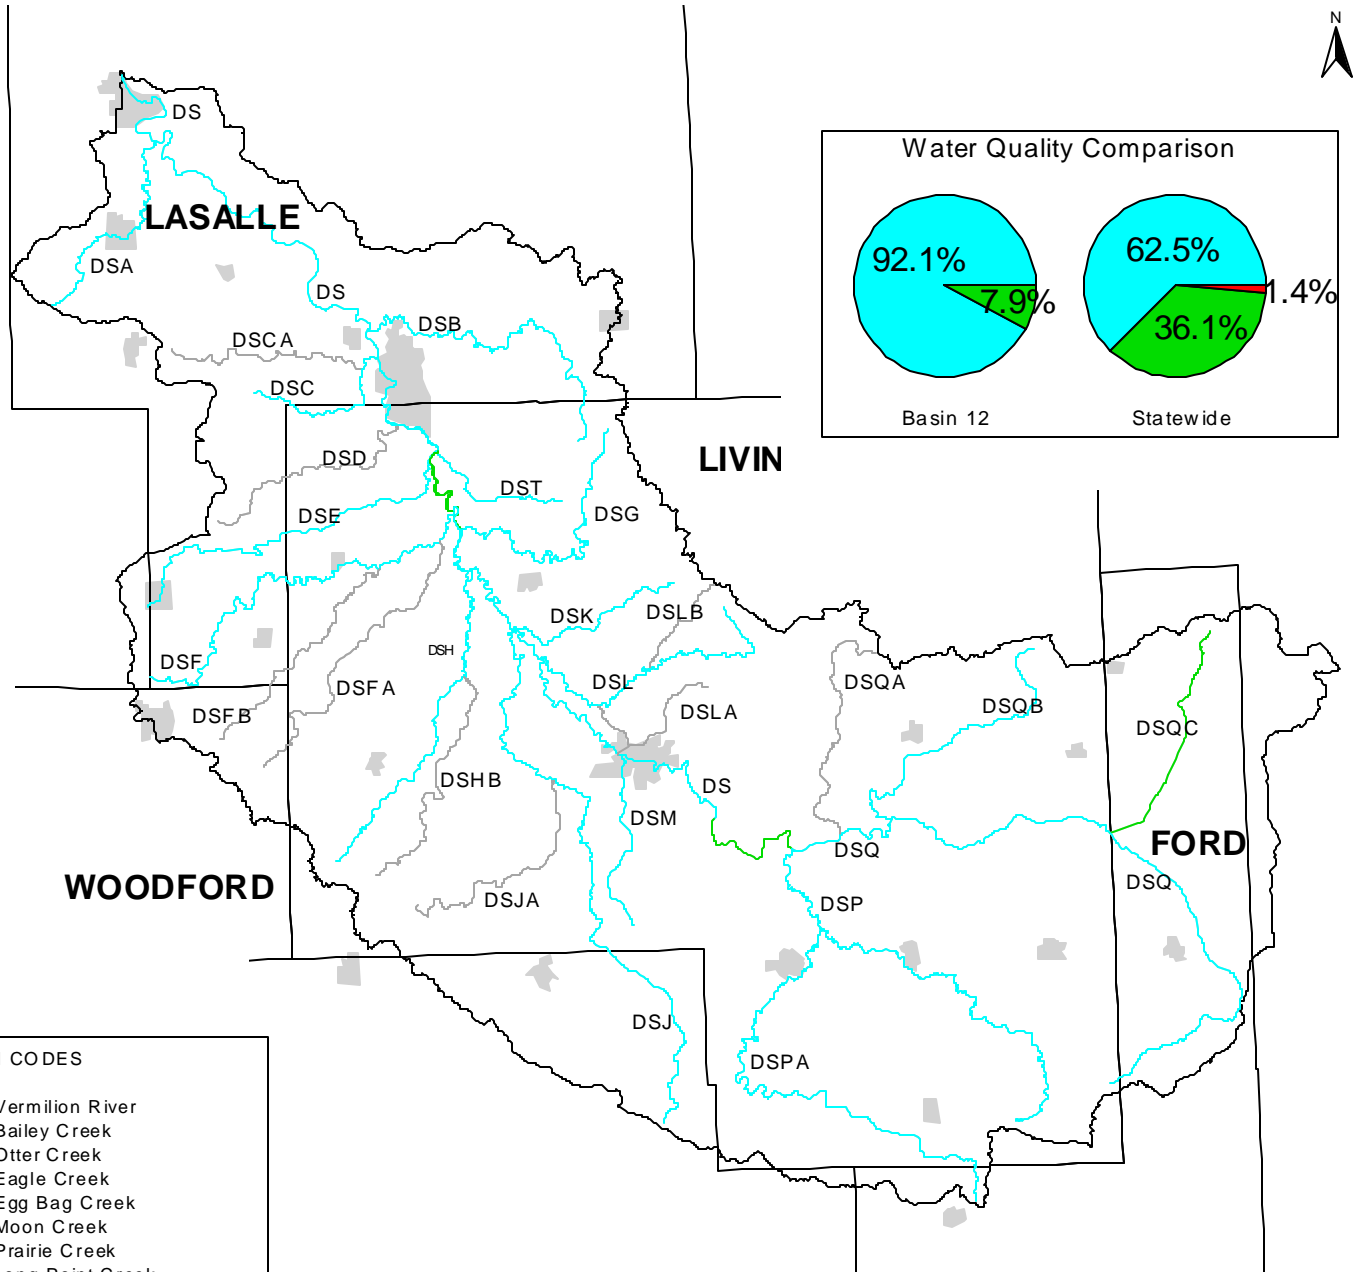

## 12. Vermilion (Illinois) River Watershed

*No Lakes Assessed In This Watershed*

Illinois Environmental Protection Agency  
Bureau of Water  
Surface Water Section

## 12. Vermilion (Illinois) River Watershed

STREAM CODES	
DS	Vermilion River
DSA	Bailey Creek
DSB	Otter Creek
DSC	Eagle Creek
DSCA	Egg Bag Creek
DSD	Moon Creek
DSE	Prairie Creek
DSF	Long Point Creek
DSFA	Mole Creek
DSFB	Diamond Creek
DSG	Mud Creek
DSH	Scattering Point Creek
DSHB	Morehouse Creek
DSJ	Rooks Creek
DSJA	Pike Creek
DSK	Baker Run
DSL	Wolf Creek
DSLA	The Slough
DSLB	Deer Creek
DSM	Turtle Creek
DSP	South Fork Vermilion River
DSPA	Indian Creek
DSQ	North Fork Vermilion River
DSQA	Felky Slough
DSQB	Fivemile Creek
DSQC	Kelly Creek
DST	Murray Ditch