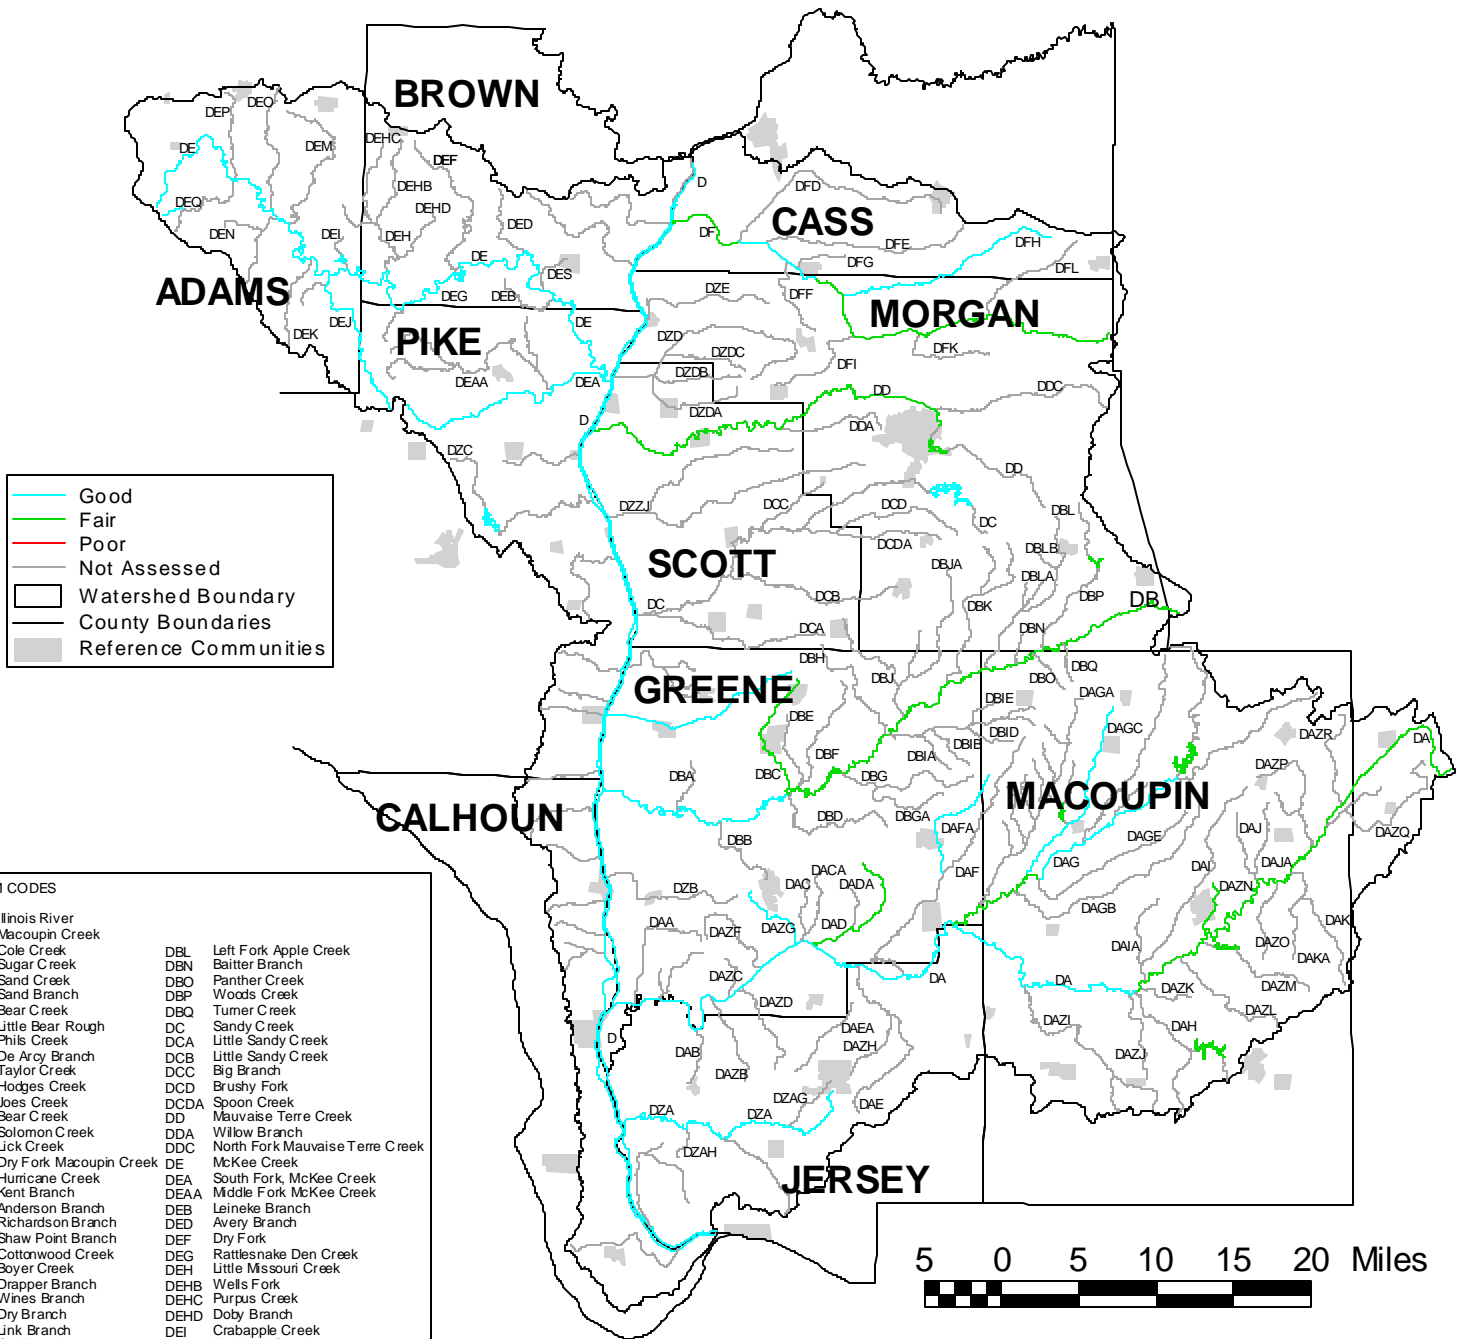

18. Lower Illinois/Macoupin River Watershed