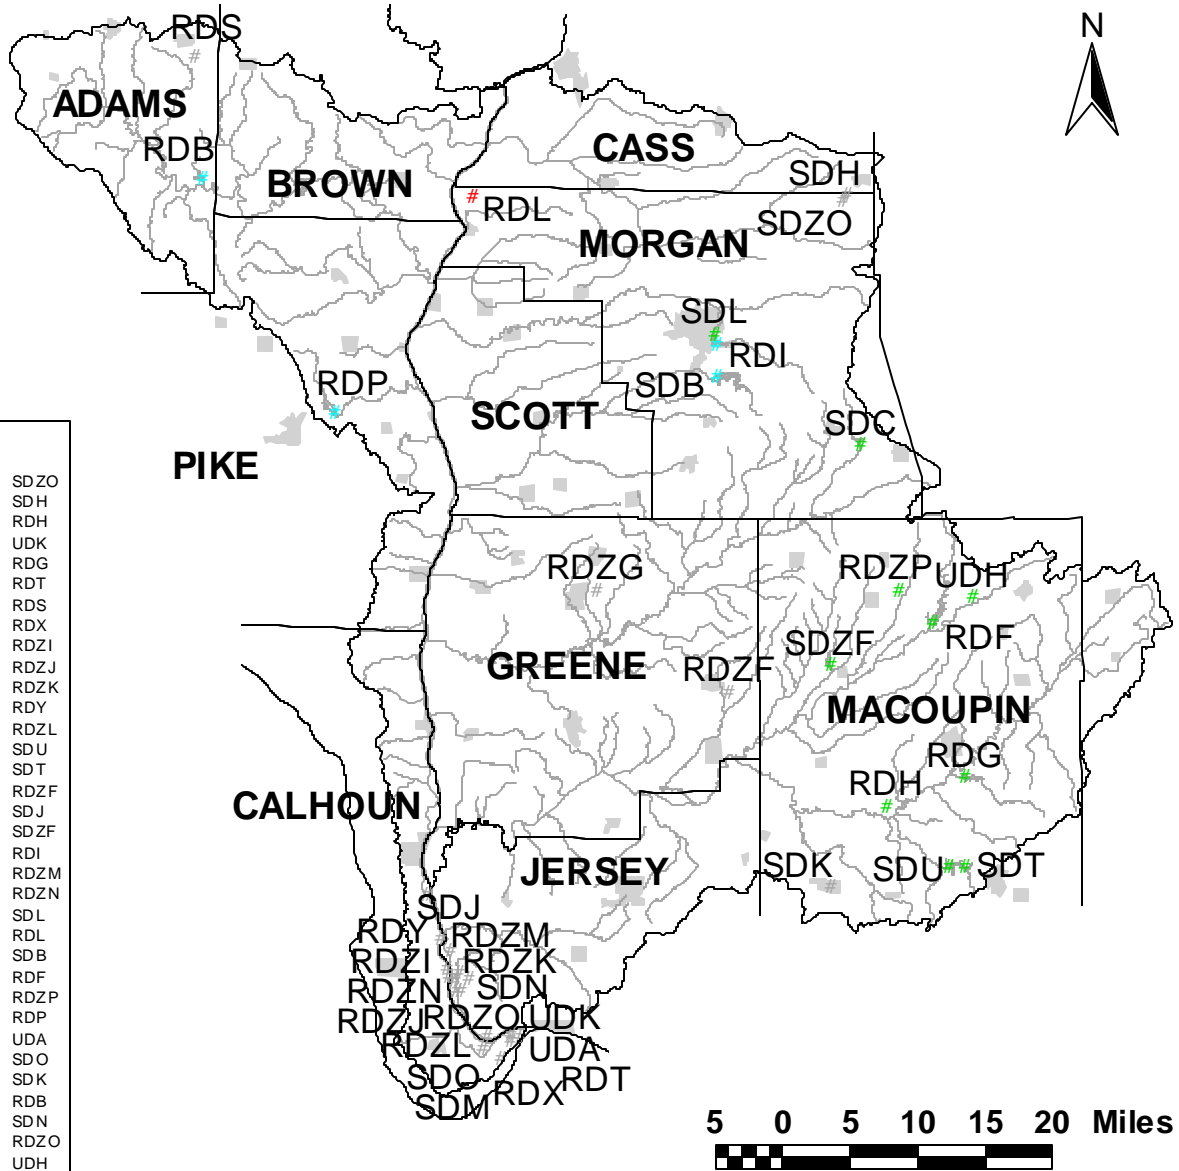

# 18. Lower Illinois/Macoupin River Watershed

LAKE CODES	
ASHLAND-NEW LAKE	SDZO
ASHLAND-OLD	SDH
BEAVER DAM	RDH
BEAVER POND	UDK
CARLINVILLE	RDG
CHICKAHAMA	RDT
CLAYTON	RDS
CLEAR (CALHOUN)	RDX
DEEP	RDZI
FLAT	RDZJ
FOWLER	RDZK
FULLER	RDY
GILBERT	RDZL
GILLESPIE NEW	SDU
GILLESPIE OLD	SDT
GREENFIELD	RDZF
HEMBOLD	SDJ
HETTICK	SDZF
JACKSONVILLE	RDI
LITTLE FLAT	RDZM
LONG (JERSEY)	RDZN
MAUVAISSE TERRE	SDL
MEREDOSIA	RDL
MORGAN	SDB
OTTER	RDF
PALMYRA-MODESTO	RDZP
PITTSFIELD	RDP
POHLMAN	UDA
ROYAL	SDO
SHIPMAN	SDK
SILOAM SPRINGS	RDB
SILVER (CALHOUN)	SDN
STUMP	RDZO
SUNSET (MACOUPIN)	UDH
SWAN	SDM
WAVERLY	SDC
WHITE HALL	RDZG

#	Good
#	Fair
#	Poor
#	Not Assessed
[Solid Line]	Watershed Boundary
[Dashed Line]	County Boundaries
[Thin Line]	Rivers and Streams
[Grey Box]	Reference Communities