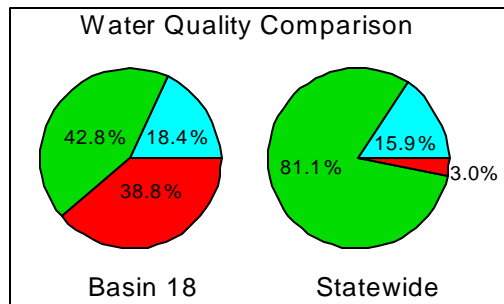

# 18. Lower Illinois/Macoupin River Watershed

LAKE CODES	
ASHLAND-NEW LAKE	SDZO
ASHLAND-OLD	SDH
BEAVER DAM	RDH
BEAVER POND	UDK
CARLINVILLE	RDG
CHICKAHAMA	RDT
CLAYTON	RDS
CLEAR (CALHOUN)	RDX
DEEP	RDZI
FLAT	RDZJ
FOWLER	RDZK
FULLER	RDY
GILBERT	RDZL
GILLESPIE NEW	SDU
GILLESPIE OLD	SDT
GREENFIELD	RDZF
HEMBOLD	SDJ
HETTICK	SDZF
JACKSONVILLE	RDI
LITTLE FLAT	RDZM
LONG (JERSEY)	RDZN
MAUVAISSE TERRE	SDL
MEREDOSIA	RDL
MORGAN	SDB
OTTER	RDF
PALMYRA-MODESTO	RDZP
PITTSFIELD	RDP
POHLMAN	UDA
ROYAL	SDO
SHIPMAN	SDK
SILOAM SPRINGS	RDB
SILVER (CALHOUN)	SDN
STUMP	RDZO
SUNSET (MACOUPIN)	UDH
SWAN	SDM
WAVERLY	SDC
WHITE HALL	RDZG

#	Good
#	Fair
#	Poor
#	Not Assessed
[Solid Line]	Watershed Boundary
[Dashed Line]	County Boundaries
[Thin Line]	Rivers and Streams
[Grey Box]	Reference Communities