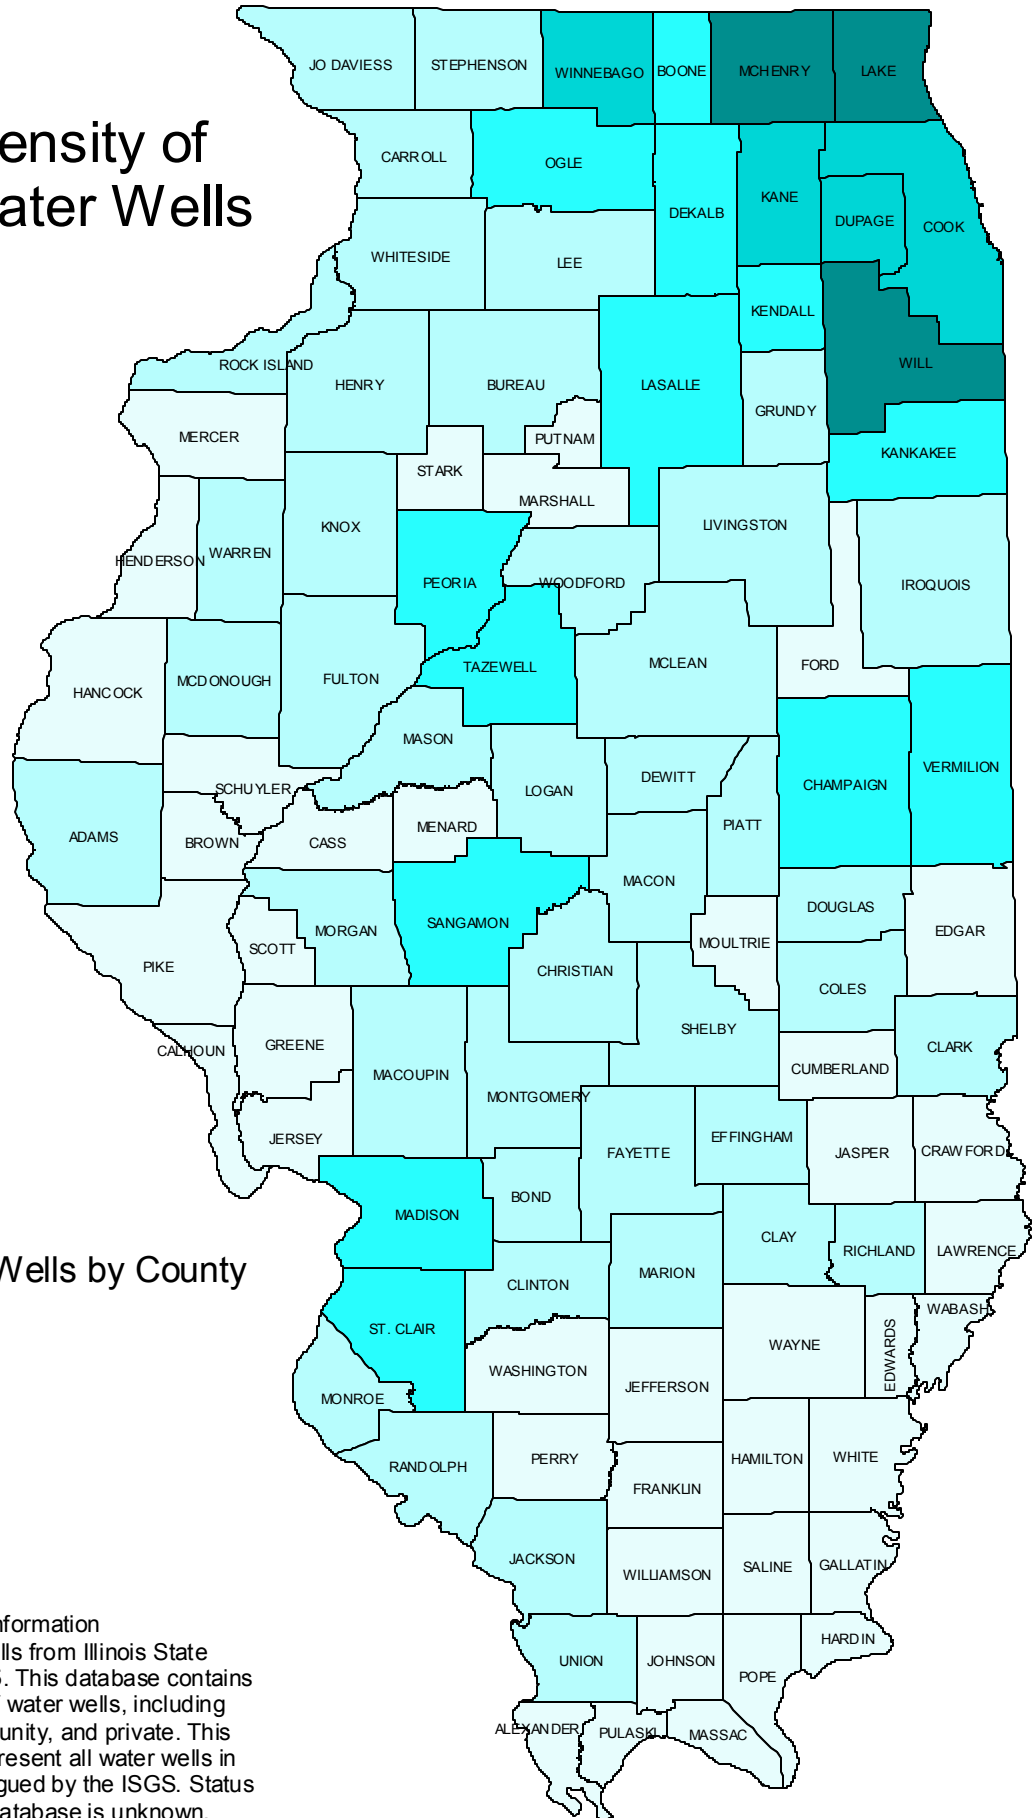

# Relative Density of Potential Water Wells

## ISGS Database Wells by County

### Source Information

ISGS Database Wells from Illinois State Geological Survey, 2005. This database contains records of all types of water wells, including community, noncommunity, and private. This coverage does not represent all water wells in Illinois, only those catalogued by the ISGS. Status of wells within this database is unknown.